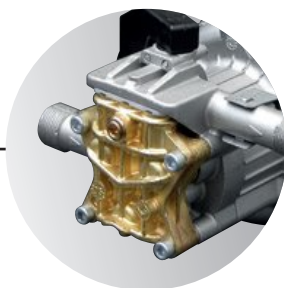

LAVOR

SIMPLY STRONGER

Ergonomic handle and accessory storage facility: more compact and practical in the after use phase

NEW
Brass pump head:
 long life motor, metal accessories M22

Large wheels with rubber tread: easy to transport

**INDUCTION
 MOTOR POWERED**

Standard equipment

Gun M22

Variojet lance M22

Turbo lance M22

High pressure hose R1 8 m

Pascal 23 PRO

cod. 8.102.0033C | EAN 8013298215188