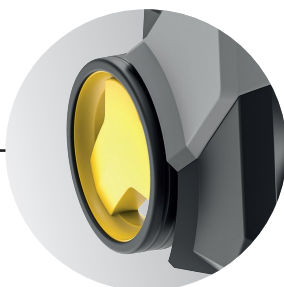

LAVOR

SIMPLY STRONGER

Ergonomic handle and accessory storage facility: more compact and practical in the after use phase

NEW
Brass pump head:
 long life motor, metal accessories M22

Large wheels with rubber tread: easy to transport

**INDUCTION
 MOTOR POWERED**

Standard equipment

Gun M22

Variojet lance M22

Turbo lance M22

High pressure hose R1 8 m

Pascal 23 PRO

cod. 8.102.0033C | EAN 8013298215188