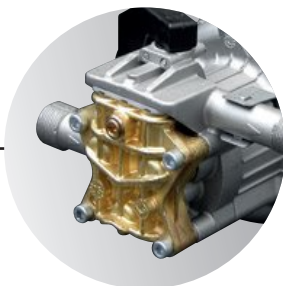

LAVOR

SIMPLY STRONGER

Ergonomic handle with hose reel in pressure and R1 hose.

NEW
Brass pump head:
long life motor, metal accessories M22

Rubber wheels for easy transport

INDUCTION
MOTOR POWERED

BRASS
PUMP

Standard equipment

Gun M22

Lance M22 with adjustable nozzle

High pressure hose R1 10 m

Turbo lance M22

Vertigo 28 PRO

Col water high pressure cleaner

Cod. 8.047.0068C | EAN 8013298211531